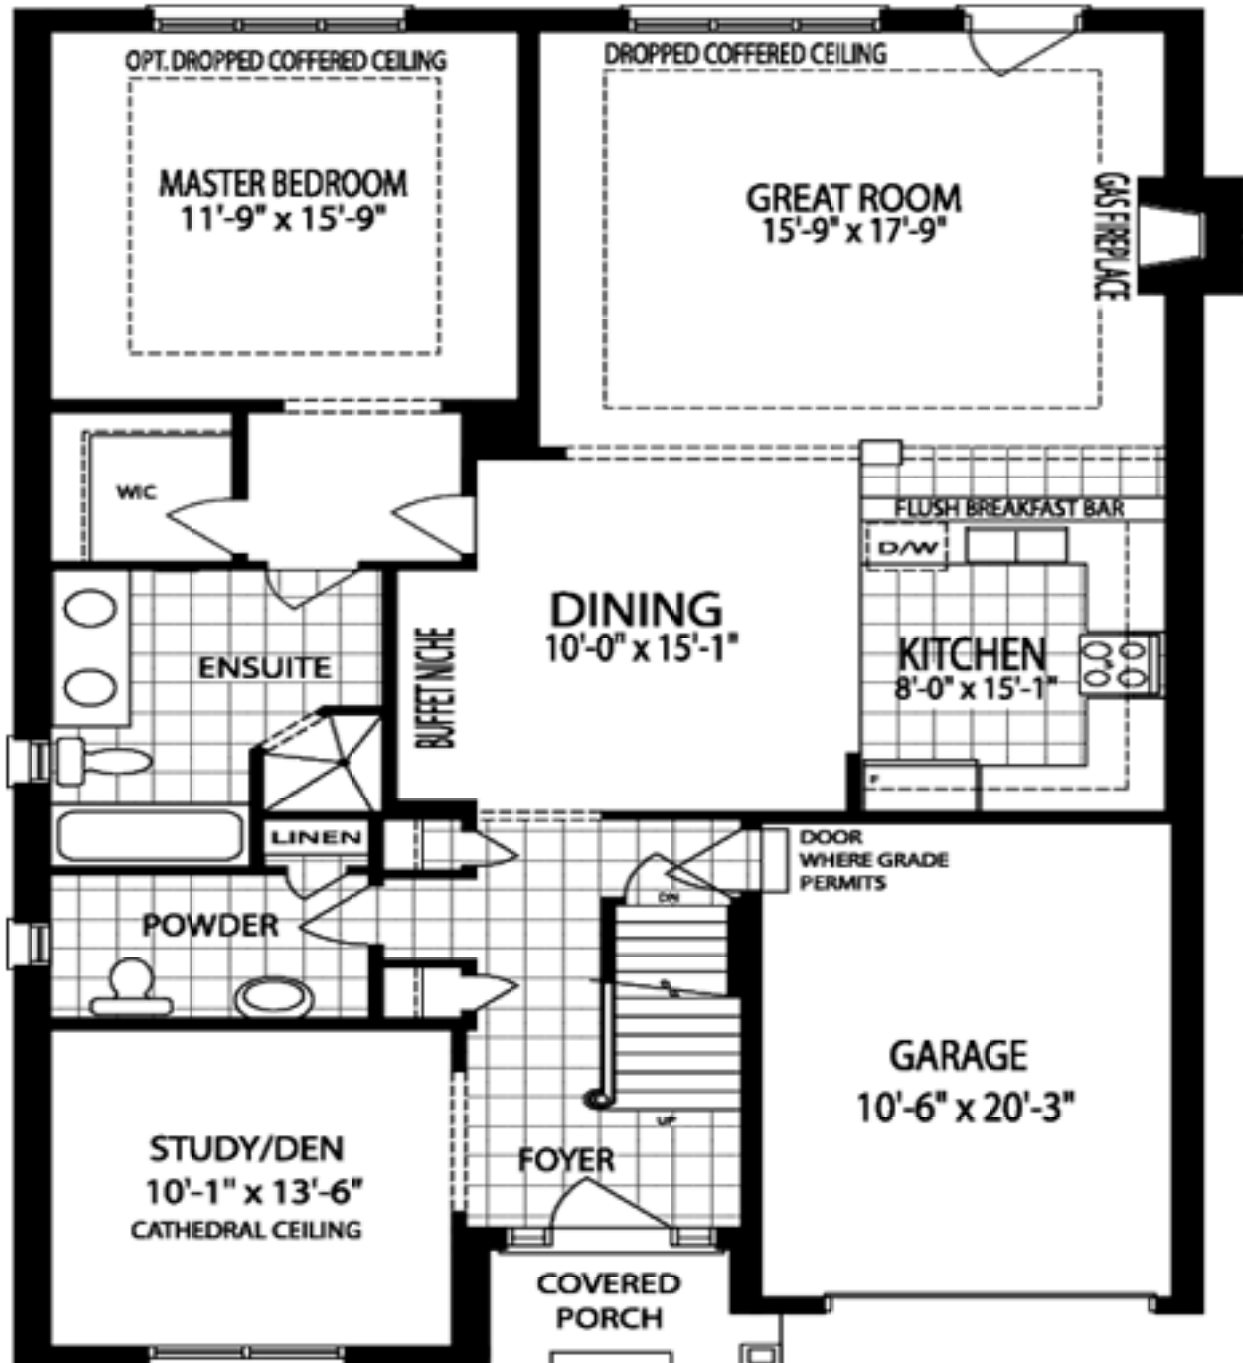

GROUND FLOOR (W.O.B. - A & B CONDITION)

The Abbotsford
Ground Floor Plan A

2294 sq. Ft.