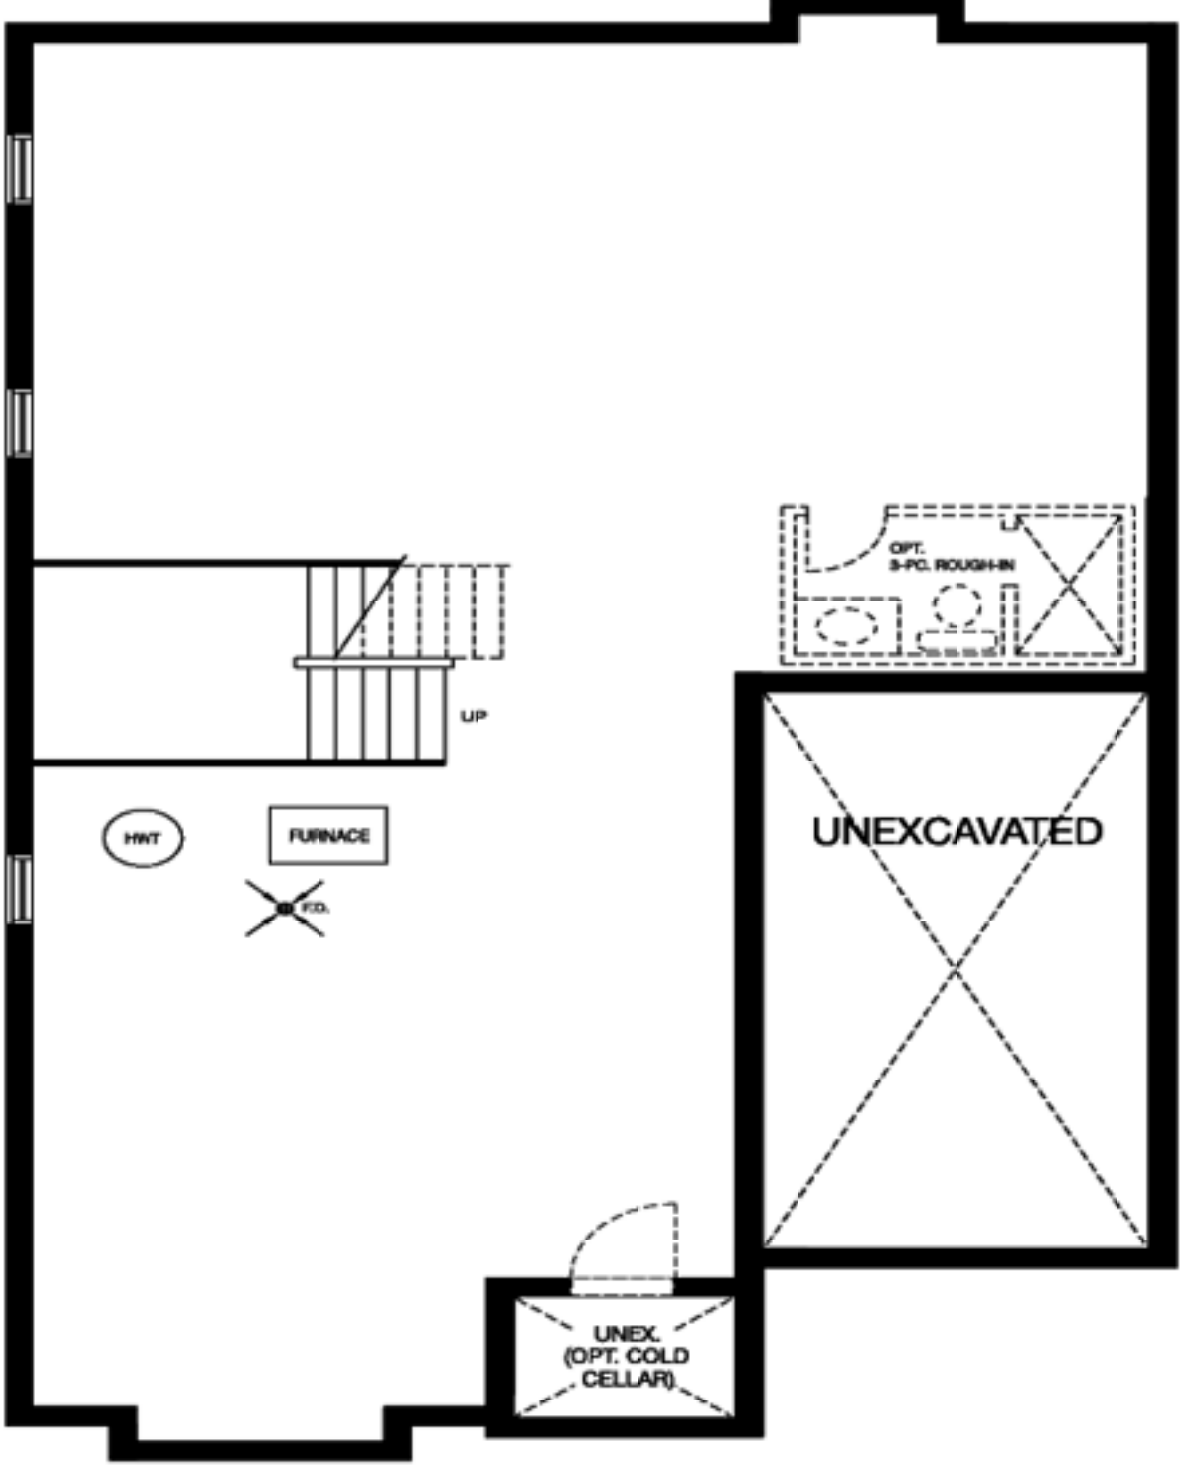

WALK-OUT BASEMENT EL. 'A' + 'B'

The Gladstone  
Basement Floor Plan A

2611 Sq. Ft.